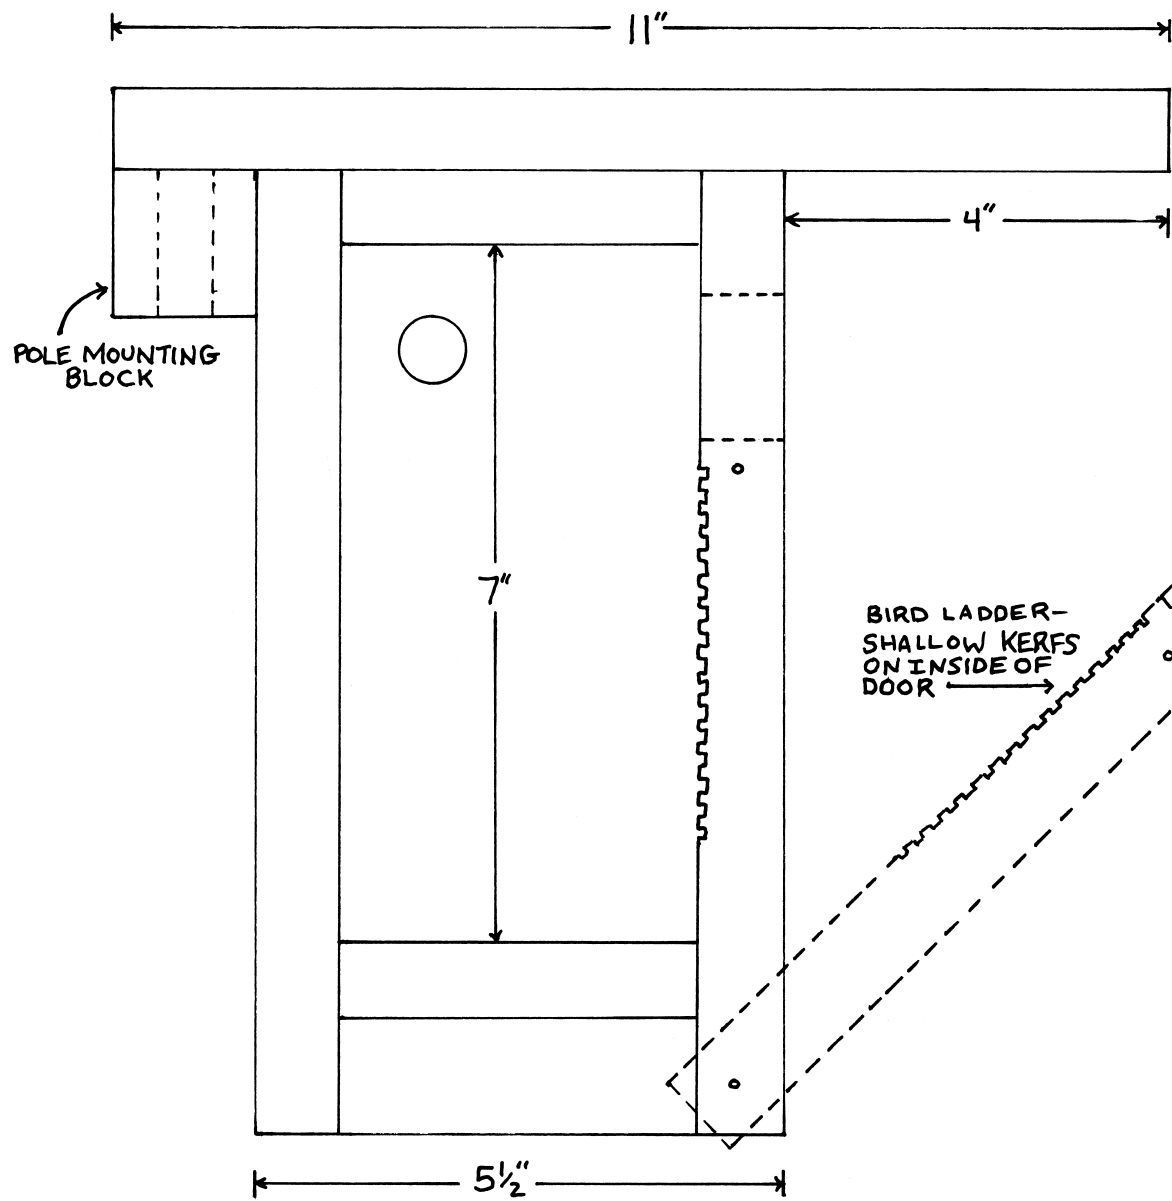

SIDE VIEW

FRONT VIEW

XBOX BLUEBIRD NEST BOX

DESIGN BY: DAN SPARKS AND THE X-MEN

DRAWN BY: CHRIS WILLETT

(NOT TO SCALE)

XBOX BLUEBIRD NEST BOX
 DESIGN BY: DAN SPARKS AND THE X-MEN
 DRAWN BY: CHRIS WILLETT
 (NOT TO SCALE)