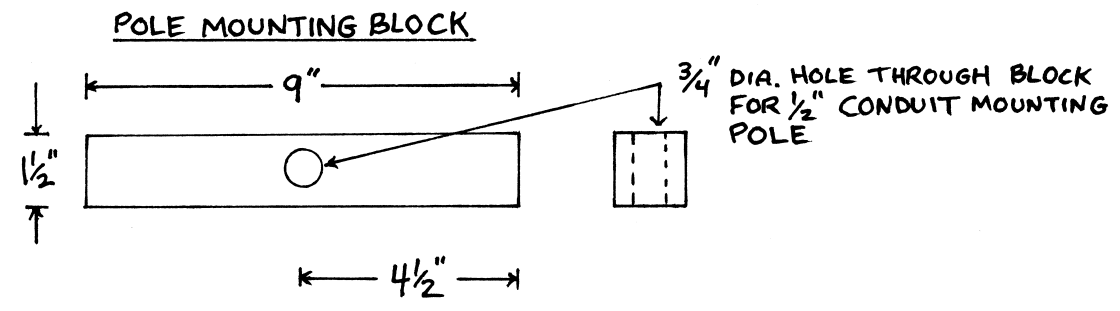

SIDE VIEW

FRONT VIEW

XBOX BLUEBIRD NEST BOX

DESIGN BY: DAN SPARKS AND THE X-MEN

DRAWN BY: CHRIS WILLETT

(NOT TO SCALE)

XBOX BLUEBIRD NEST BOX
 DESIGN BY: DAN SPARKS AND THE X-MEN
 DRAWN BY: CHRIS WILLETT
 (NOT TO SCALE)