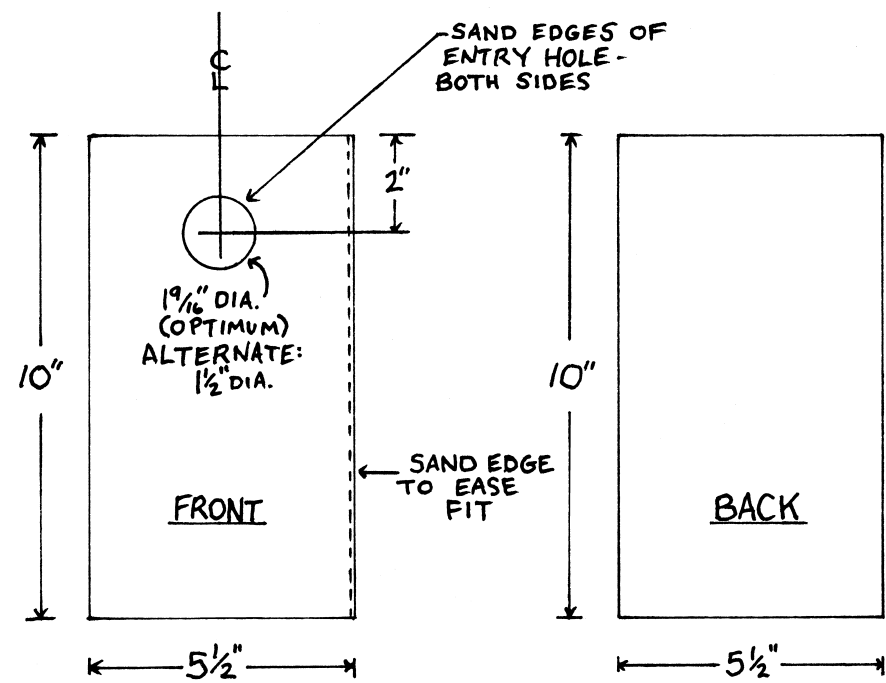

SIDE VIEW

FRONT VIEW

XBOX BLUEBIRD NEST BOX

DESIGN BY: DAN SPARKS AND THE X-MEN

DRAWN BY: CHRIS WILLETT

(NOT TO SCALE)

XBOX BLUEBIRD NEST BOX
 DESIGN BY: DAN SPARKS AND THE X-MEN
 DRAWN BY: CHRIS WILLETT
 (NOT TO SCALE)