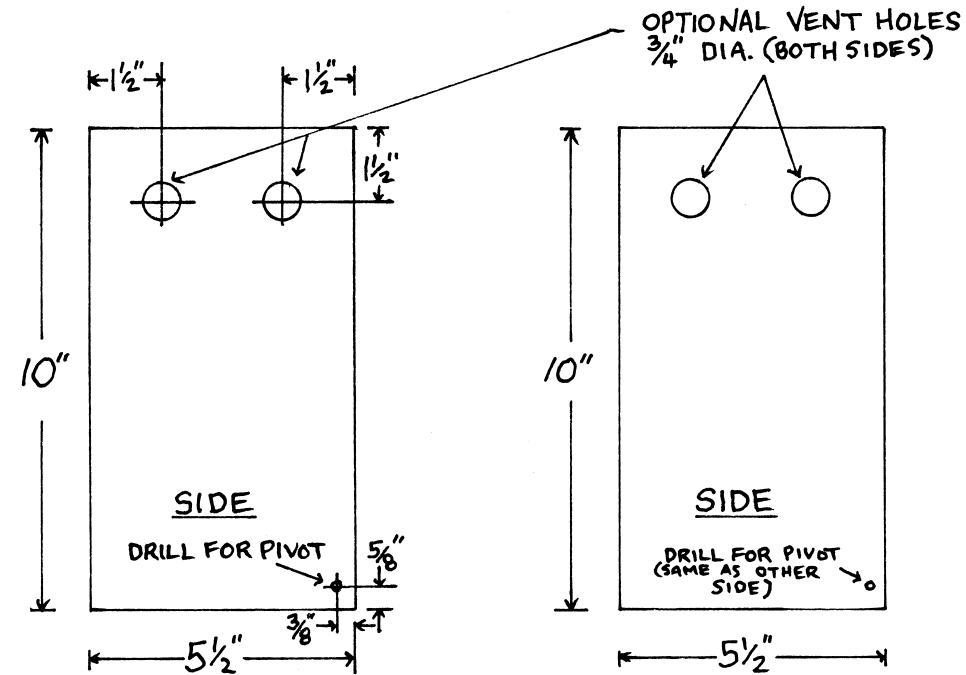

SIDE VIEW

FRONT VIEW

XBOX BLUEBIRD NEST BOX

DESIGN BY: DAN SPARKS AND THE X-MEN

DRAWN BY: CHRIS WILLETT

(NOT TO SCALE)

XBOX BLUEBIRD NEST BOX
 DESIGN BY: DAN SPARKS AND THE X-MEN
 DRAWN BY: CHRIS WILLETT
 (NOT TO SCALE)