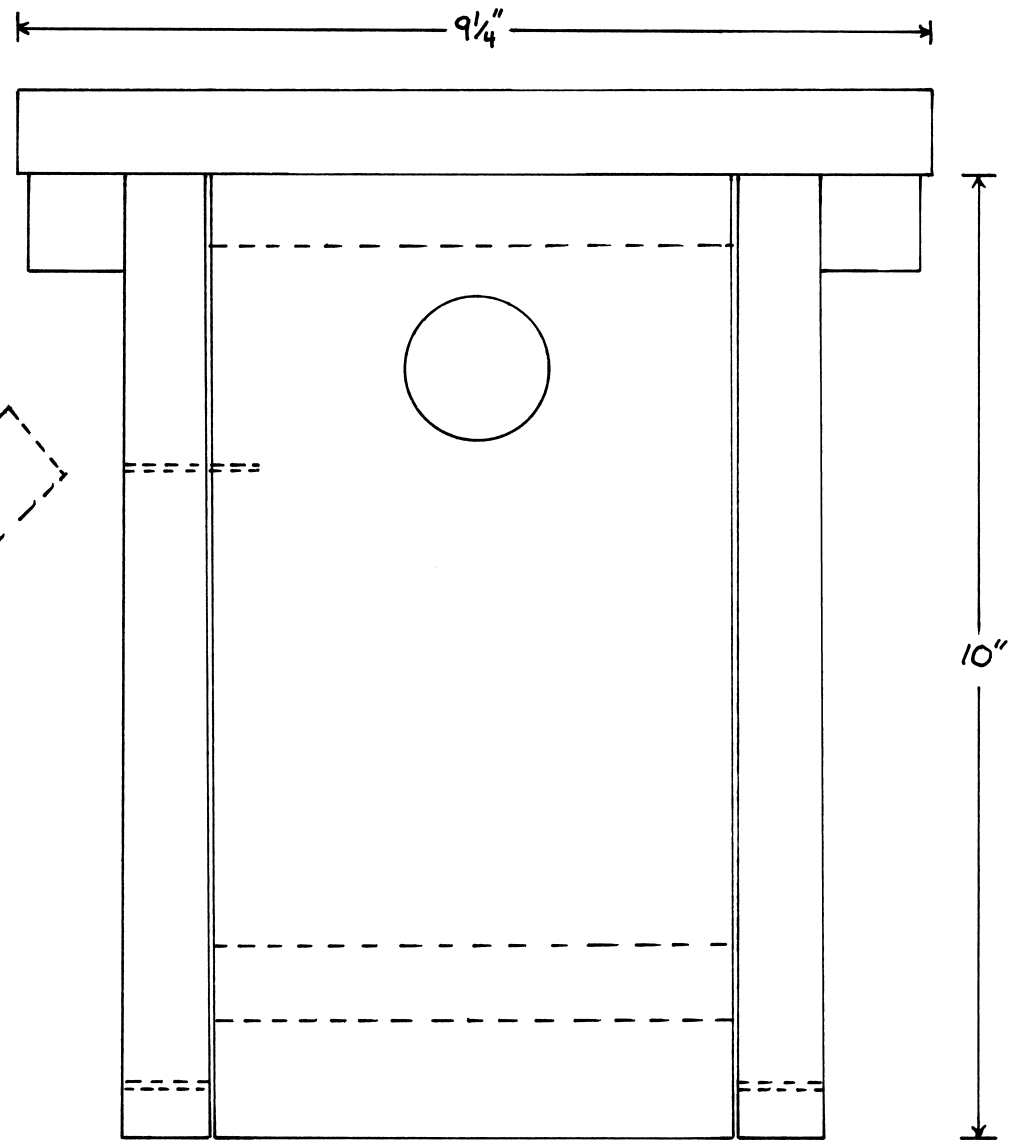

SIDE VIEW

FRONT VIEW

XBOX BLUEBIRD NEST BOX

DESIGN BY: DAN SPARKS AND THE X-MEN

DRAWN BY: CHRIS WILLETT

(NOT TO SCALE)

XBOX BLUEBIRD NEST BOX
 DESIGN BY: DAN SPARKS AND THE X-MEN
 DRAWN BY: CHRIS WILLETT
 (NOT TO SCALE)