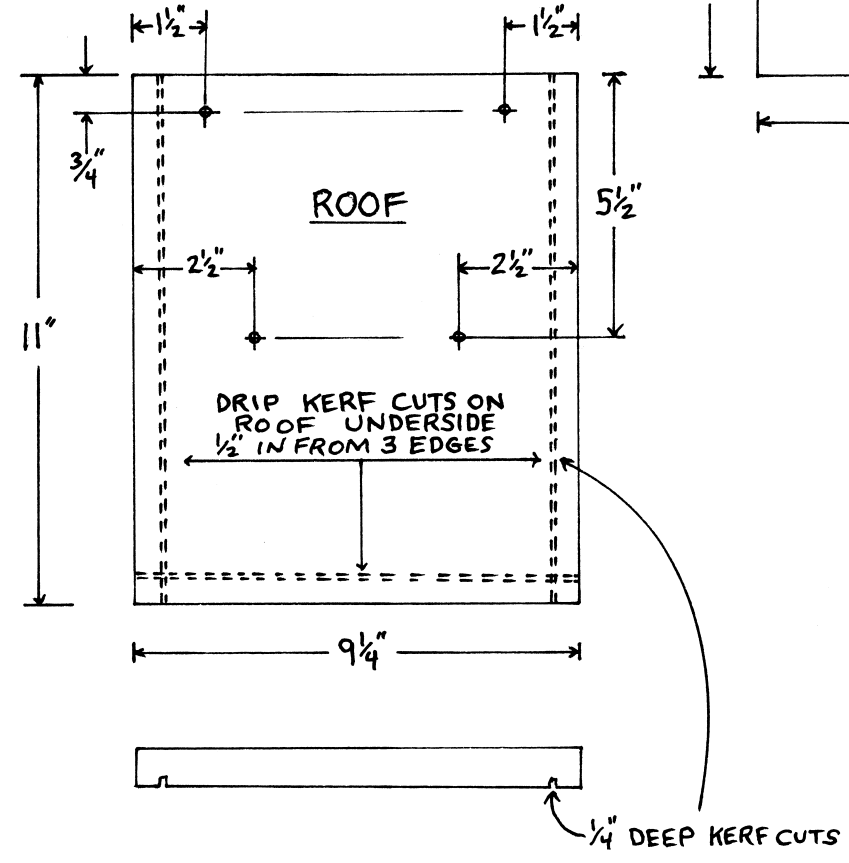

SIDE VIEW

FRONT VIEW

XBOX BLUEBIRD NEST BOX

DESIGN BY: DAN SPARKS AND THE X-MEN

DRAWN BY: CHRIS WILLETT

(NOT TO SCALE)

XBOX BLUEBIRD NEST BOX
 DESIGN BY: DAN SPARKS AND THE X-MEN
 DRAWN BY: CHRIS WILLETT
 (NOT TO SCALE)